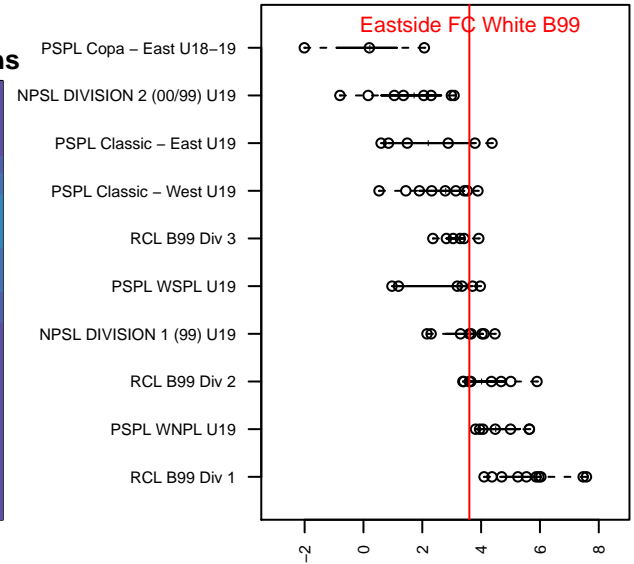

**attack and defense rating
relative to others at age
and all opponents in last 13 months**