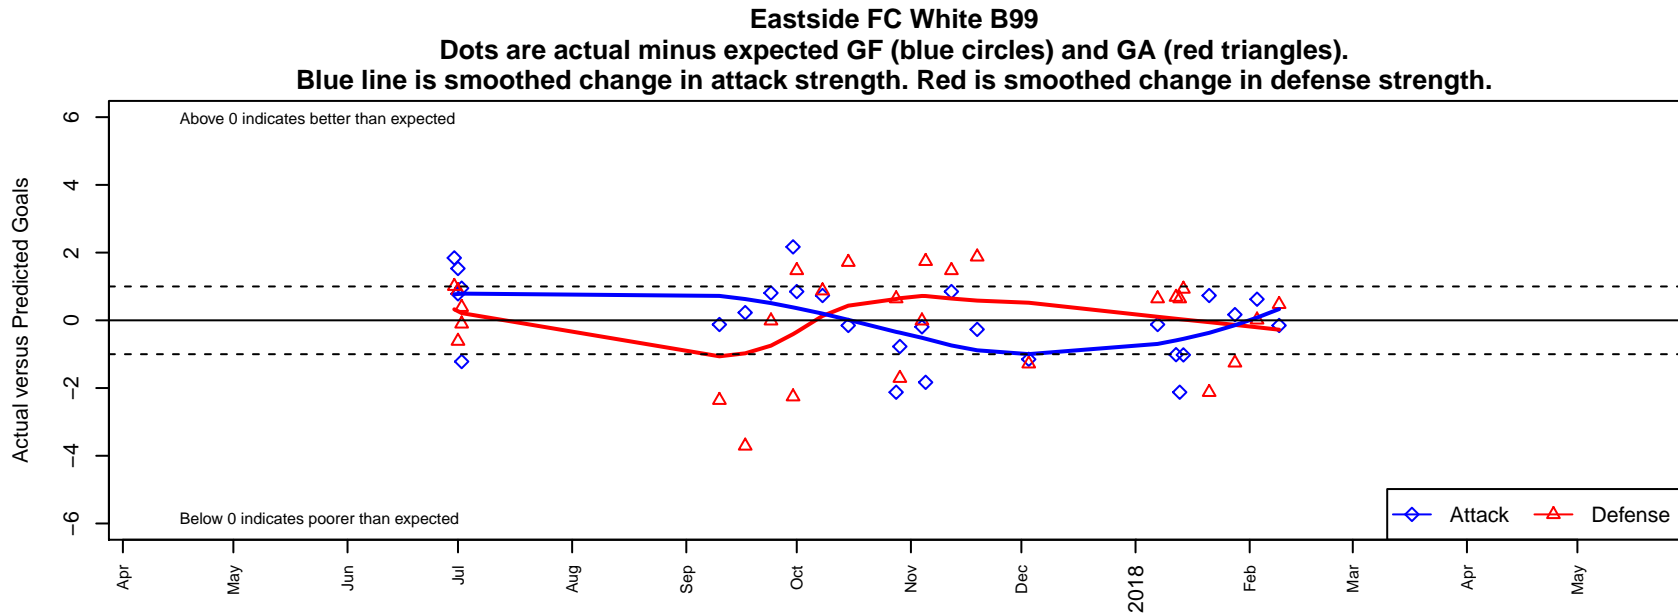

Eastside FC White B99

Eastside FC
 Preston, WA
 B99 total strength=1649
 attack=20.49 defense=17.53
 fall league = RCL B99 Div 2
 notes= Barros 2014

alt names used:
 Eastside FC B99 White
 Eastside FC B99 White B
 Eastside FC B99 White
 Eastside FC B99 White B

Venues played:
 2017 Rainier Challenge Samba U19
 2017 RCL B99 Div 2
 2017 WYS Presidents Cup B99 Division 1
 2017 PacNW Winter Classic 99/00 Premier

**attack and defense variance (black dot)
relative to other teams
and top 10 in region**