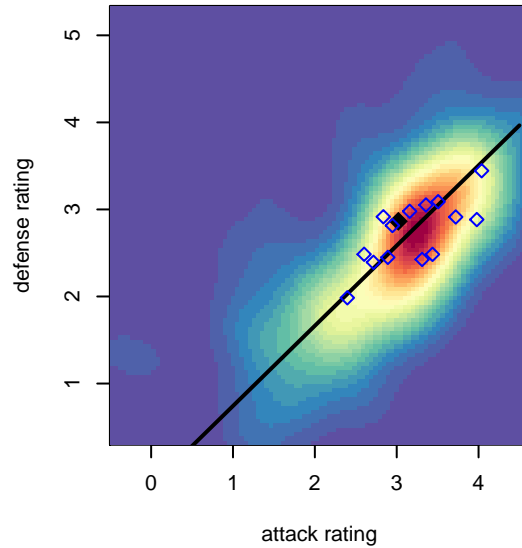

**attack and defense rating
relative to others at age
and all opponents in last 13 months**