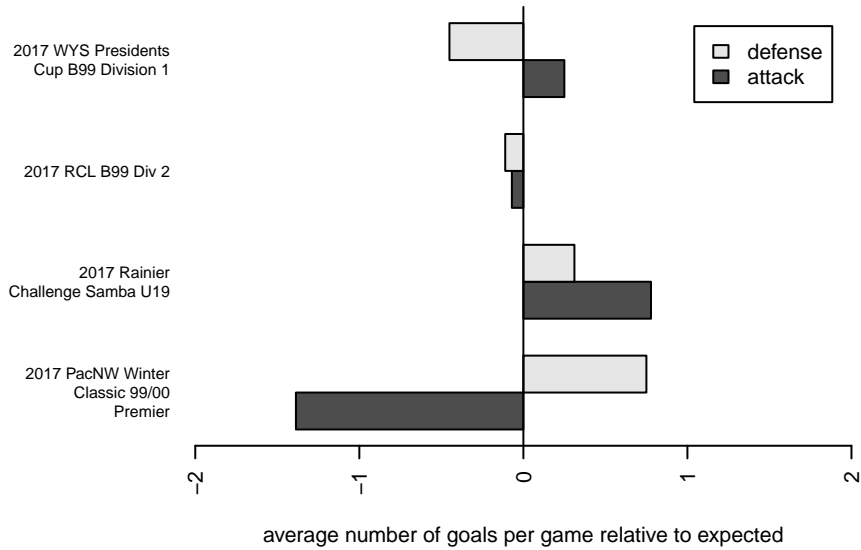

Performance relative to 13 month average