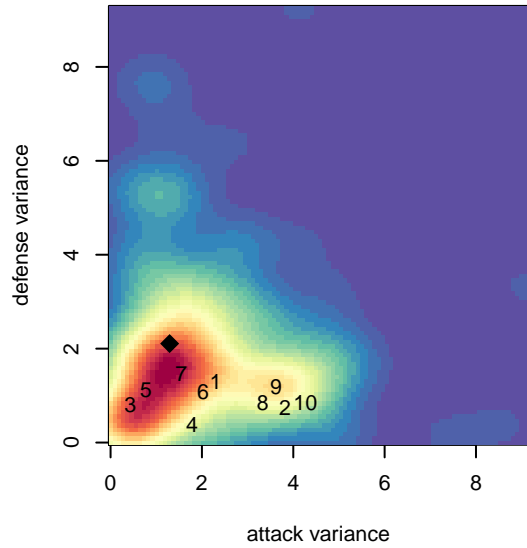

Eastside FC White B99

Eastside FC
 Preston, WA
 B99 total strength=1649
 attack=20.49 defense=17.53
 fall league = RCL B99 Div 2
 notes= Barros 2014

alt names used:
 Eastside FC B99 White
 Eastside FC B99 White B
 Eastside FC B99 White
 Eastside FC B99 White B

Venues played:
 2017 Rainier Challenge Samba U19
 2017 RCL B99 Div 2
 2017 WYS Presidents Cup B99 Division 1
 2017 PacNW Winter Classic 99/00 Premier

**attack and defense variance (black dot)
relative to other teams
and top 10 in region**